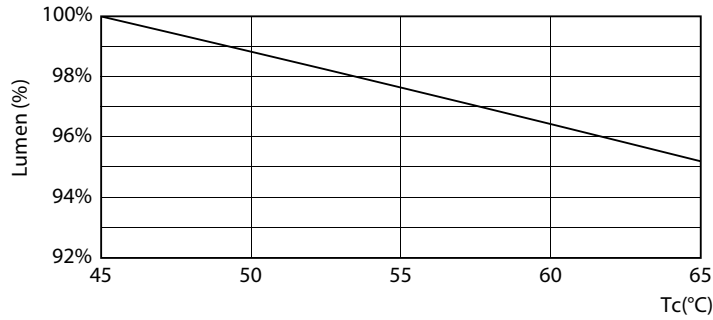

Product data

General Information		Power Factor (Nom)	
Cap-Base	G13 [Medium Bi-Pin Fluorescent]		0.5
EU RoHS compliant	Yes	Voltage (Nom)	220-240 V
Nominal Lifetime (Nom)	15000 h	Temperature	
Switching Cycle	50000X	T-Ambient (Max)	45 °C
Light Technical		T-Ambient (Min)	-20 °C
Color Code	865 [CCT of 6500K]	T-Storage (Max)	65 °C
Beam Angle (Nom)	240 °	T-Storage (Min)	-40 °C
Luminous Flux (Nom)	800 lm	T-Case Maximum (Nom)	55 °C
Color Designation	Cool Daylight	Controls and Dimming	
Correlated Color Temperature (Nom)	6500 K	Dimmable	No
Luminous Efficacy (rated) (Nom)	100.00 lm/W	Mechanical and Housing	
Color Consistency	<6	Bulb Material	Glass
Color Rendering Index (Nom)	80	Product Length	600 mm
LLMF At End Of Nominal Lifetime (Nom)	70 %	Approval and Application	
Operating and Electrical		Energy Efficiency Label (EEL)	A+
Input Frequency	50 to 60 Hz	Energy Saving Product	Yes
Power (Nom)	8 W	Approval Marks	RoHS compliance CE marking KEMA Keur certificate
Starting Time (Nom)	0.5 s		
Warm Up Time to 60% Light (Nom)	0.5 s		

TLED Ecofit EU 600mm 8W 800lm 6500K

Photometric data

LEDtube Ecofit 16W G13 840 24D ND

LEDtube Ecofit 8W G13 865 24D ND

LEDtube Ecofit 16W G13 865 24D ND

Ecofit Ledtubes T8

Lifetime

LEDtube Ecofit 16W G13 840 24D ND