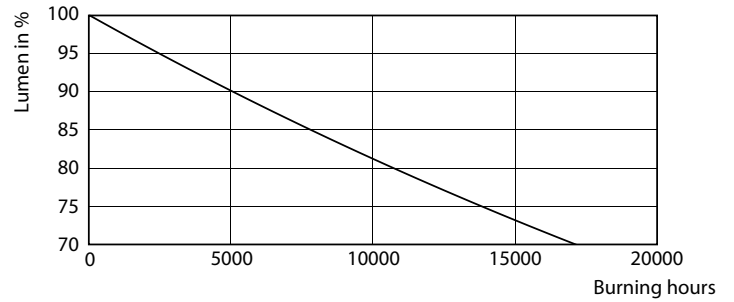

Product data

General Information		Power Factor (Nom)	
Cap-Base	G13 [Medium Bi-Pin Fluorescent]		0.5
EU RoHS compliant	Yes	Voltage (Nom)	220-240 V
Nominal Lifetime (Nom)	15000 h	Temperature	
Switching Cycle	50000X	T-Ambient (Max)	45 °C
Light Technical		T-Ambient (Min)	-20 °C
Color Code	865 [CCT of 6500K]	T-Storage (Max)	65 °C
Beam Angle (Nom)	240 °	T-Storage (Min)	-40 °C
Luminous Flux (Nom)	800 lm	T-Case Maximum (Nom)	55 °C
Color Designation	Cool Daylight	Controls and Dimming	
Correlated Color Temperature (Nom)	6500 K	Dimmable	No
Luminous Efficacy (rated) (Nom)	100.00 lm/W	Mechanical and Housing	
Color Consistency	<6	Bulb Material	Glass
Color Rendering Index (Nom)	80	Product Length	600 mm
LLMF At End Of Nominal Lifetime (Nom)	70 %	Approval and Application	
Operating and Electrical		Energy Efficiency Label (EEL)	A+
Input Frequency	50 to 60 Hz	Energy Saving Product	Yes
Power (Nom)	8 W	Approval Marks	RoHS compliance CE marking KEMA Keur certificate
Starting Time (Nom)	0.5 s		
Warm Up Time to 60% Light (Nom)	0.5 s		

TLED Ecofit EU 600mm 8W 800lm 6500K

Photometric data

LEDtube Ecofit 16W G13 840 24D ND

LEDtube Ecofit 8W G13 865 24D ND

LEDtube Ecofit 16W G13 865 24D ND

Ecofit Ledtubes T8

Lifetime

LEDtube Ecofit 16W G13 840 24D ND