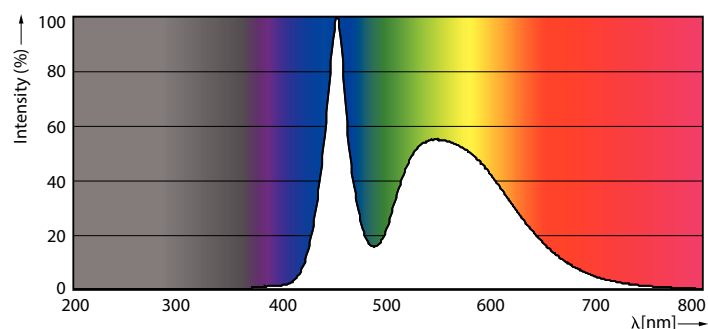

LEDtube Ecofit 16W G13 865 24D ND