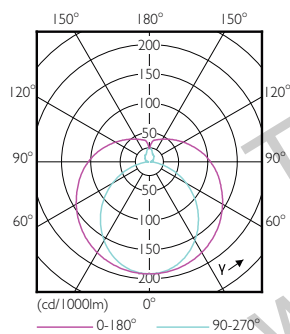

Product data

General Information		Power Factor (Nom)	
Cap-Base	G13 [Medium Bi-Pin Fluorescent]		0.5
EU RoHS compliant	Yes	Voltage (Nom)	220-240 V
Nominal Lifetime (Nom)	15000 h	Temperature	
Switching Cycle	50000X	T-Ambient (Max)	45 °C
Light Technical		T-Ambient (Min)	-20 °C
Color Code	865 [CCT of 6500K]	T-Storage (Max)	65 °C
Beam Angle (Nom)	240 °	T-Storage (Min)	-40 °C
Luminous Flux (Nom)	800 lm	T-Case Maximum (Nom)	55 °C
Color Designation	Cool Daylight	Controls and Dimming	
Correlated Color Temperature (Nom)	6500 K	Dimmable	No
Luminous Efficacy (rated) (Nom)	100.00 lm/W	Mechanical and Housing	
Color Consistency	<6	Bulb Material	Glass
Color Rendering Index (Nom)	80	Product Length	600 mm
LLMF At End Of Nominal Lifetime (Nom)	70 %	Approval and Application	
Operating and Electrical		Energy Efficiency Label (EEL)	A+
Input Frequency	50 to 60 Hz	Energy Saving Product	Yes
Power (Nom)	8 W	Approval Marks	RoHS compliance CE marking KEMA Keur certificate
Starting Time (Nom)	0.5 s		
Warm Up Time to 60% Light (Nom)	0.5 s		

Numerator - Quantity Per Pack	1
Numerator - Packs per outer box	20
Material Nr. (12NC)	929001276322
Net Weight (Piece)	0.120 kg

Dimensional drawing

A3

Product	D1	D2	A1	A2	A3
Ecofit LEDtube 600mm 8W 865 T8 I	25.7 mm	28 mm	588.5 mm	595.5 mm	602.5 mm

TLED Ecofit EU 600mm 8W 800lm 6500K

Photometric data

LEDtube Ecofit 16W G13 840 24D ND

LEDtube Ecofit 8W G13 865 24D ND

LEDtube Ecofit 16W G13 865 24D ND

Ecofit Ledtubes T8

Lifetime

LEDtube Ecofit 16W G13 840 24D ND